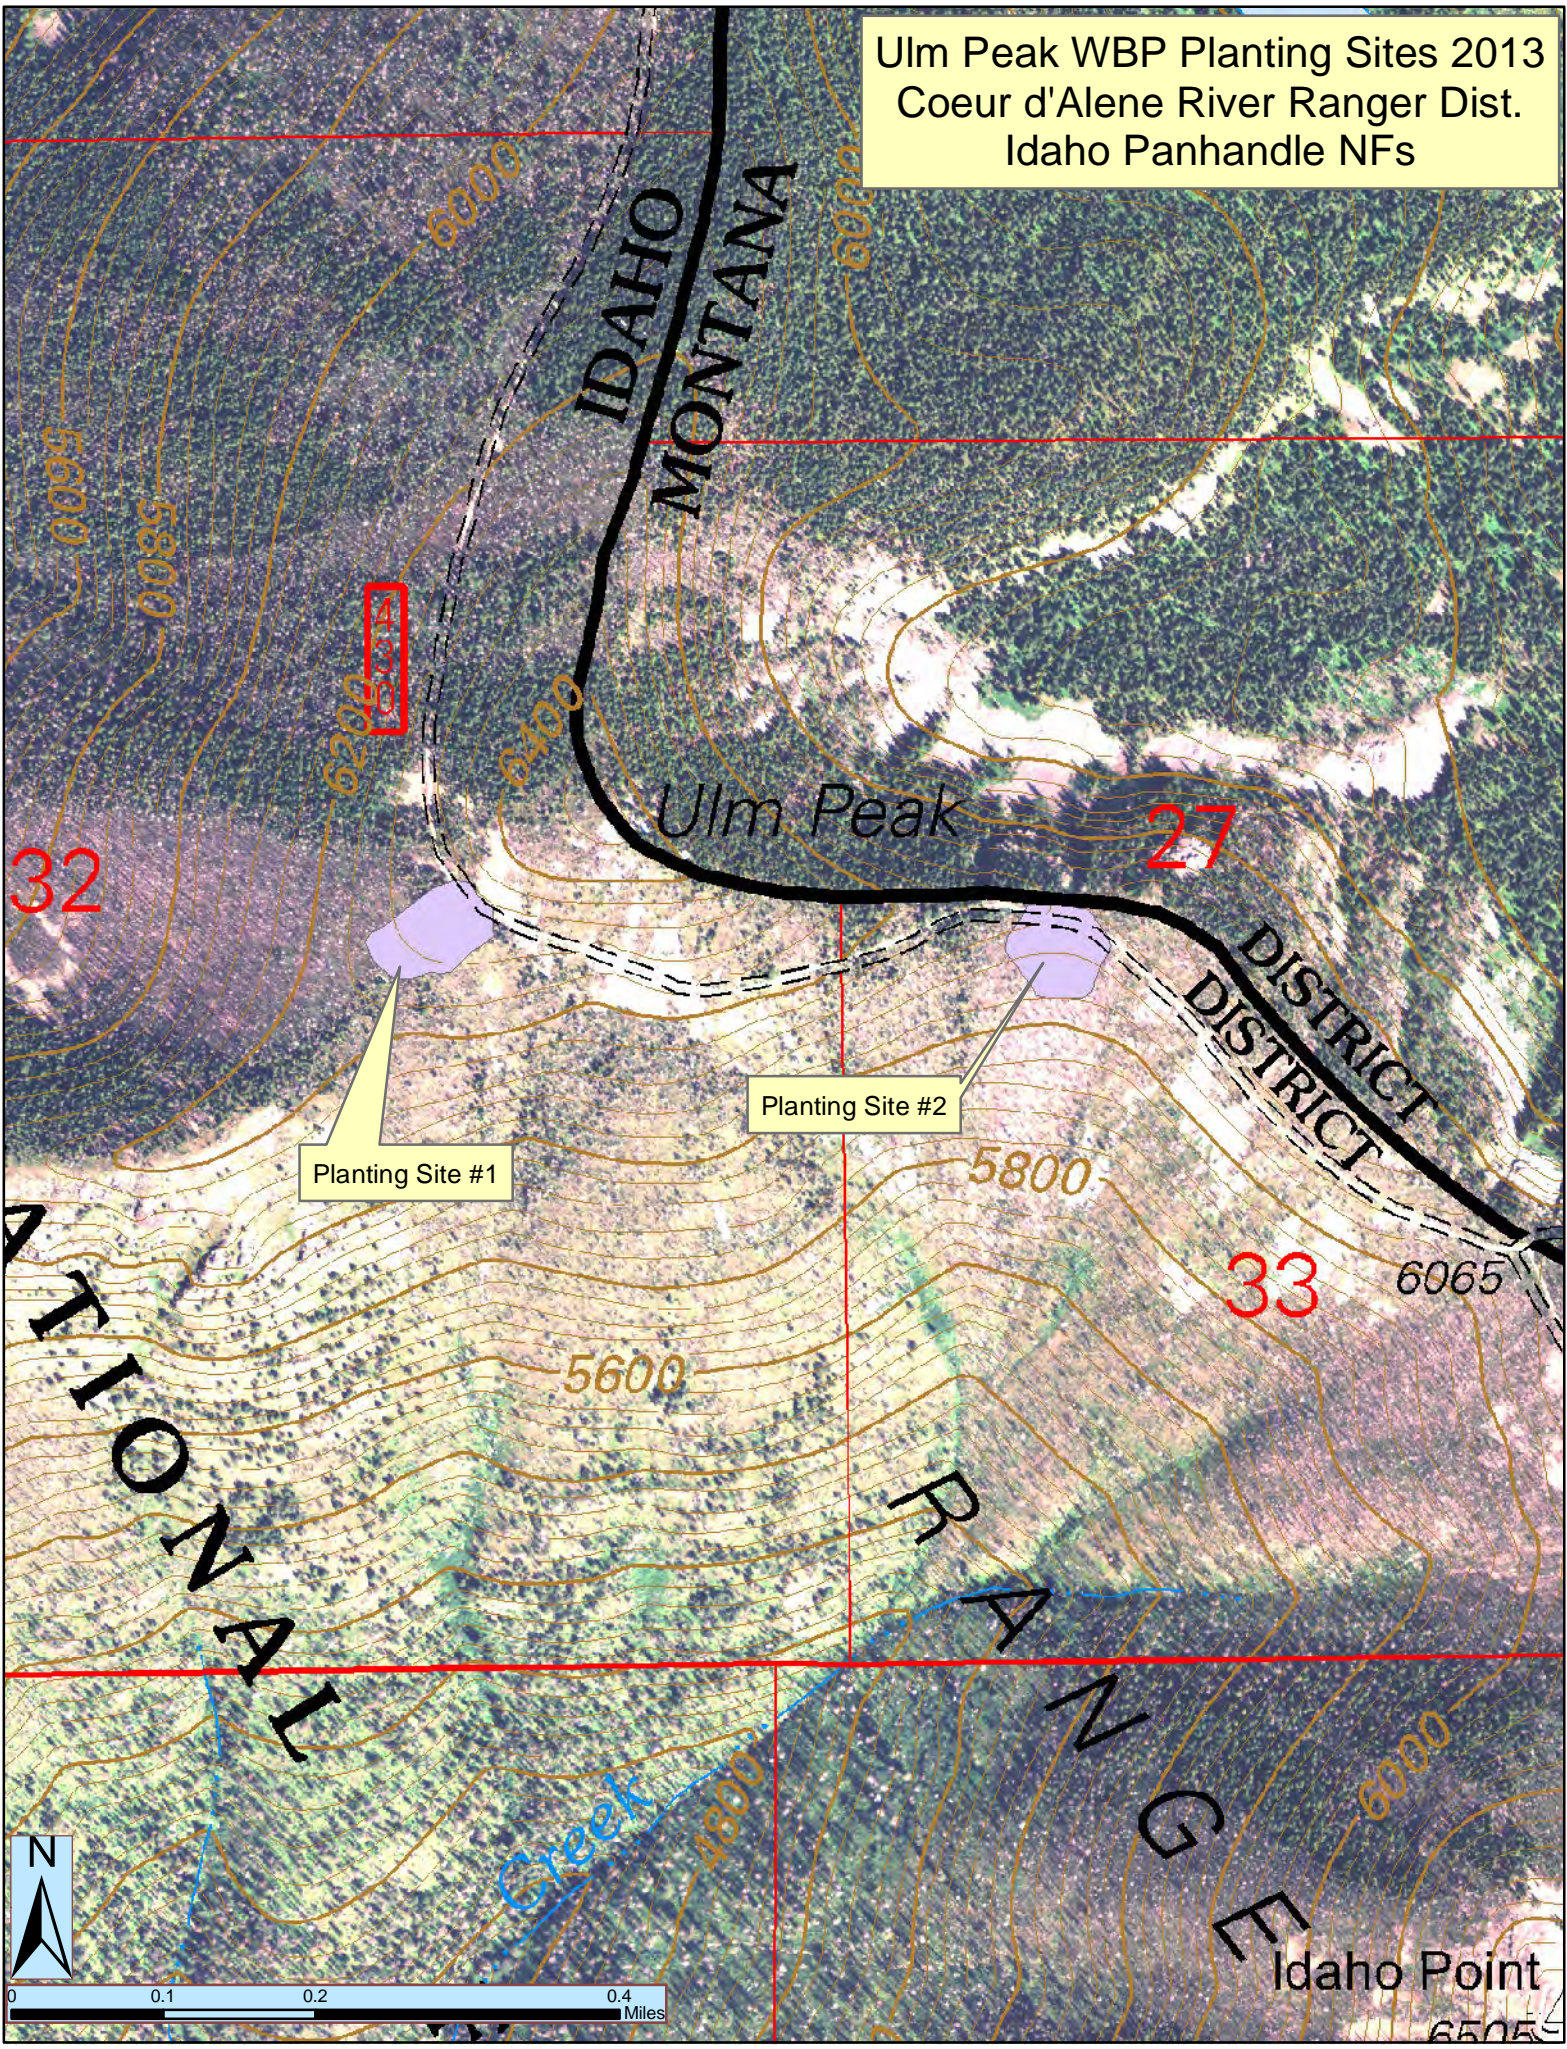

Ulm Peak WBP Planting Sites 2013  
Coeur d'Alene River Ranger Dist.  
Idaho Panhandle NFs

32

27

33

Planting Site #1

Planting Site #2

5600

5800

6065

0 0.1 0.2 0.4 Miles

Greek Creek

RANGER DISTRICT

Idaho Point

6505