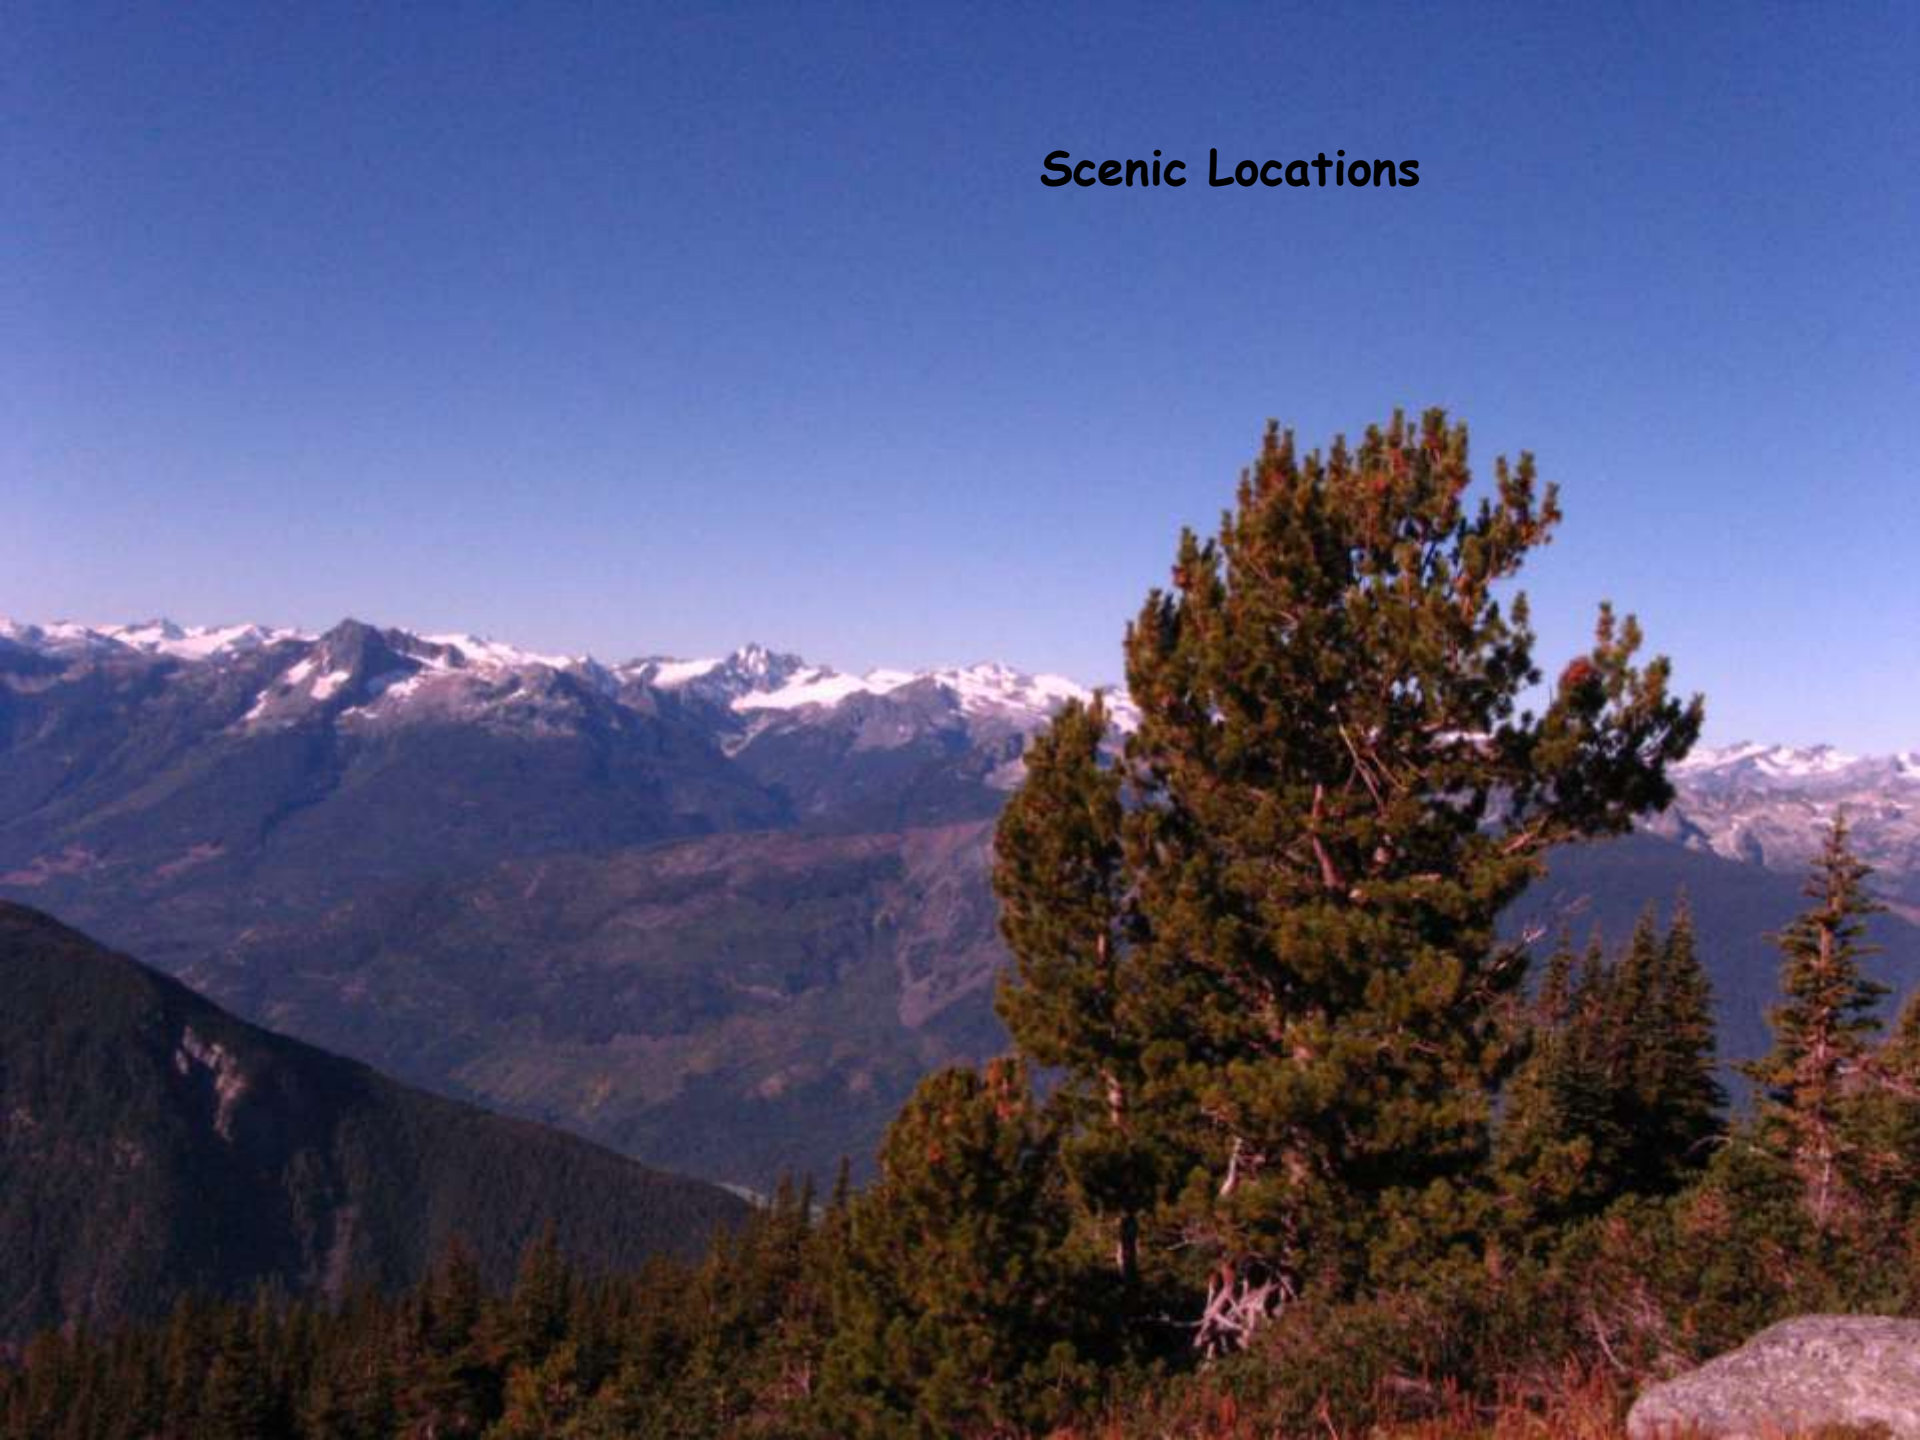

Why I  *Whitebark Pine*

Randy Moody MSc RPBio

A photograph showing the dark silhouettes of several pine trees against a bright, cloudy sky. The trees are the central focus, with their intricate branch structures visible against the lighter background. The sky is filled with soft, white clouds, and the overall lighting suggests a bright day, possibly during sunrise or sunset.

**Important and
Memorable to Humans**

Scenic Locations

Scenic Locations

**JIGSAW
PUZZLE**
OVER 1000 PIECES

Wildlife

Illustration by Terry Foster

Whitebark Pines in Peril

Black Bear

🌡️ -6°C

08/08/10 02:25 AM

5555555555

Dying off in Great Numbers

Restoration

Thank You